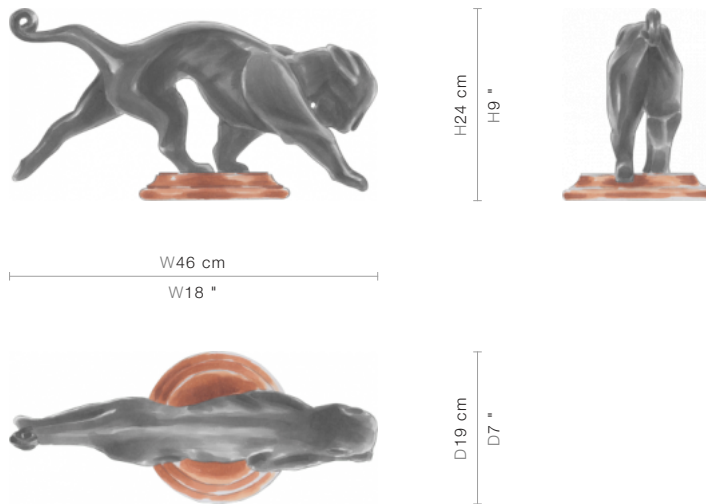

46-0214

Le Grand Saut

(46-0214)

A black panther caught sprinting towards its prey; a moment in time masterfully captured and carved at the Christopher Guy workshops and mounted on a mahogany base.

FINISHING OPTIONS

Bronzage/Black Matte

SIZE

W46 x D19 x H24 cm / W18 x D7 x H9 inches

PRICE LIST: PRICE

CODE	SIZE	PRICE
46-0214	W46 x D19 x H24 cm / W18 x D7 x H9 inches	INQUIRE

BLUEPRINTS

PACKAGING, WEIGHTS & MEASURES

DIMENSION	VOLUME	WEIGHT	PACKAGE TYPE	NOTES
<i>(cm)</i>				
W56 x D40 x H43 cm	0.1 m ³	13 kg	Crate	AF
W57 x D31 x H37 cm	0.07 m ³	2 kg	Box	FCL
W56 x D40 x H33 cm	0.07 m ³	10 kg	Crate	LCL
W56 x D40 x H43 cm	0.1 m ³	12 kg	Crate	SA
<i>(inches)</i>				
W22 x D16 x H17 "	3.53 ft ³	28.6 lbs	Crate	AF
W22 x D12 x H15 "	2.47 ft ³	4.4 lbs	Box	FCL
W22 x D16 x H13 "	2.47 ft ³	22 lbs	Crate	LCL
W22 x D16 x H17 "	3.53 ft ³	26.4 lbs	Crate	SA