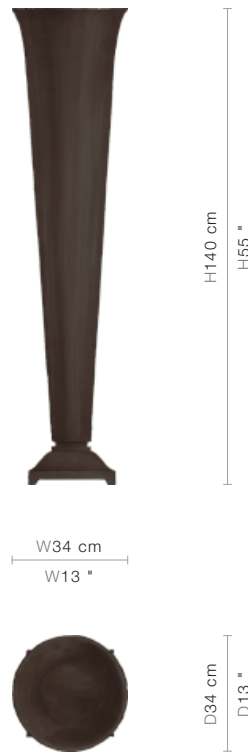

## Petra

(46-0195)

Gracefully sculpted hardwood vase, ideal for stylizing any interior setting, whether stand-alone, displaying a low or tall bouquet arrangement, or inserting a light source from within to create an up-lighter.

### SIZE

W34 x D34 x H140 cm / W13 x D13 x H55 inches

### PRICE LIST: PRICE

CODE	SIZE	PRICE
46-0195	W34 x D34 x H140 cm / W13 x D13 x H55 inches	INQUIRE

## PACKAGING, WEIGHTS & MEASURES

DIMENSION	VOLUME	WEIGHT	PACKAGE TYPE	NOTES
<i>(cm)</i>				
W156 x D55 x H63 cm	0.54 m <sup>3</sup>	39 kg	Crate	AF
W149 x D46 x H47 cm	0.32 m <sup>3</sup>	19 kg	Box	FCL
W156 x D55 x H53 cm	0.45 m <sup>3</sup>	35 kg	Crate	LCL
W156 x D55 x H63 cm	0.54 m <sup>3</sup>	33 kg	Crate	SA
<i>(inches)</i>				
W61 x D22 x H25 "	19.06 ft <sup>3</sup>	85.8 lbs	Crate	AF
W59 x D18 x H19 "	11.3 ft <sup>3</sup>	41.8 lbs	Box	FCL
W61 x D22 x H21 "	15.89 ft <sup>3</sup>	77 lbs	Crate	LCL
W61 x D22 x H25 "	19.06 ft <sup>3</sup>	72.6 lbs	Crate	SA