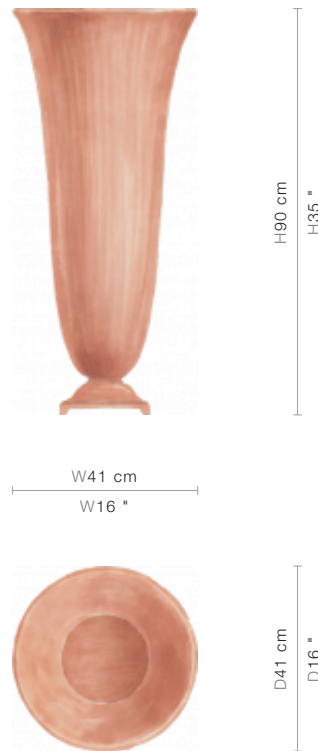

46-0145

Hermes

(46-0145)

Stunning hand-shaped decorative blondewood vase with a sleek silhouette that will grace any pedestal, console or chest.

FINISHING OPTIONS

Bianchi/Black Matte
Special Finish

SIZE

W41 x D41 x H90 cm / W16 x D16 x H35 inches

PRICE LIST: PRICE

CODE	SIZE	PRICE
46-0145	W41 x D41 x H90 cm / W16 x D16 x H35 inches	INQUIRE

BLUEPRINTS

PACKAGING, WEIGHTS & MEASURES

DIMENSION	VOLUME	WEIGHT	PACKAGE TYPE	NOTES
<i>(cm)</i>				
W106 x D60 x H68 cm	0.43 m ³	32 kg	Crate	AF
W100 x D51 x H52 cm	0.27 m ³	16 kg	Box	FCL
W105 x D60 x H58 cm	0.37 m ³	24 kg	Crate	LCL
W106 x D60 x H68 cm	0.43 m ³	30 kg	Crate	SA
<i>(inches)</i>				
W42 x D24 x H27 "	15.18 ft ³	70.4 lbs	Crate	AF
W39 x D20 x H20 "	9.53 ft ³	35.2 lbs	Box	FCL
W41 x D24 x H23 "	13.06 ft ³	52.8 lbs	Crate	LCL
W42 x D24 x H27 "	15.18 ft ³	66 lbs	Crate	SA