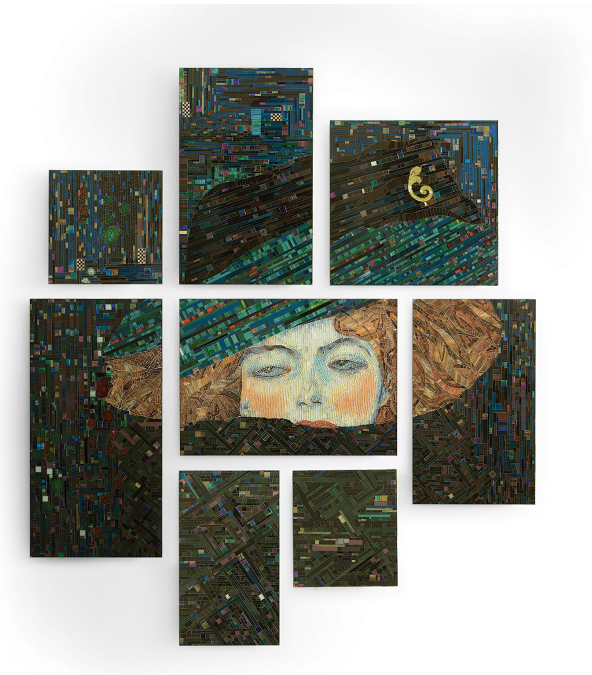

Le Regard

(46-0138)

In this 8-panel piece, homage is paid to Gustav Klimt, the great Austrian 19th century artist. With the reinterpretation of part of his majestic work, thousands of individual hand-painted glass mosaics are used to create this unique decorative wall piece.

FINISHING OPTIONS

N/A

SIZE

W165 x D4 x H190 cm / W65 x D2 x H75 inches

PRICE LIST: PRICE

CODE	SIZE	PRICE
46-0138	W165 x D4 x H190 cm / W65 x D2 x H75 inches	INQUIRE

BLUEPRINTS

PACKAGING, WEIGHTS & MEASURES