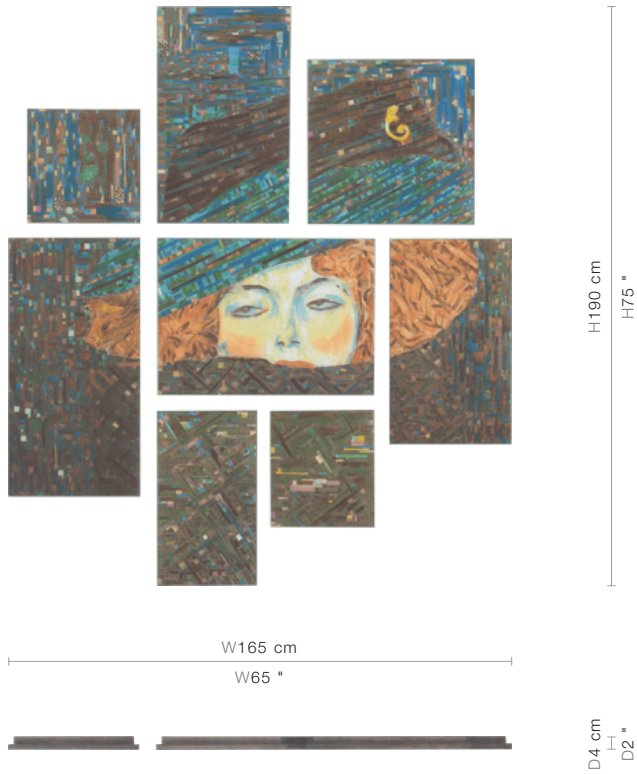

Le Regard

(46-0138)

In this 8-panel piece, homage is paid to Gustav Klimt, the great Austrian 19th century artist. With the reinterpretation of part of his majestic work, thousands of individual hand-painted glass mosaics are used to create this unique decorative wall piece.

FINISHING OPTIONS

N/A

SIZE

W165 x D4 x H190 cm / W65 x D2 x H75 inches

PRICE LIST: PRICE

CODE	SIZE	PRICE
46-0138	W165 x D4 x H190 cm / W65 x D2 x H75 inches	INQUIRE

BLUEPRINTS

PACKAGING, WEIGHTS & MEASURES

DIMENSION	VOLUME	WEIGHT	PACKAGE TYPE	NOTES
<i>(cm)</i>				
W106 x D65 x H83 cm	0.57 m ³	95 kg	Crate	AF
W101 x D56 x H67 cm	0.38 m ³	70 kg	Box	FCL
W106 x D65 x H73 cm	0.5 m ³	88 kg	Crate	LCL
W106 x D65 x H83 cm	0.57 m ³	117 kg	Crate	SA
<i>(inches)</i>				
W42 x D26 x H33 "	20.12 ft ³	209 lbs	Crate	AF
W40 x D22 x H26 "	13.41 ft ³	154 lbs	Box	FCL
W42 x D26 x H29 "	17.65 ft ³	193.6 lbs	Crate	LCL
W42 x D26 x H33 "	20.12 ft ³	257.4 lbs	Crate	SA