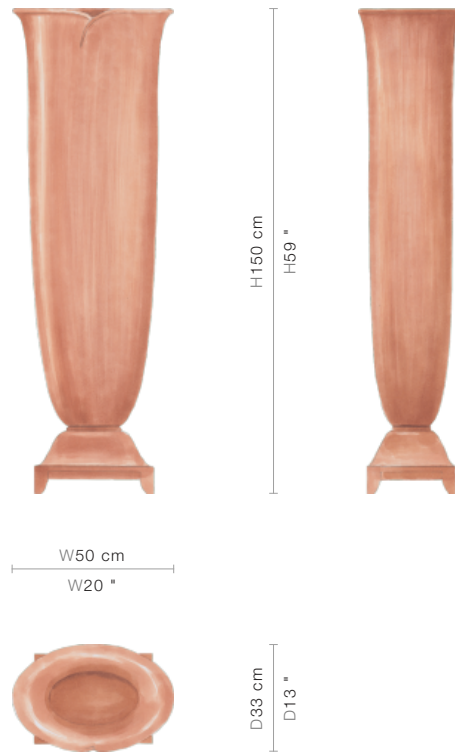

BLUEPRINTS

PACKAGING, WEIGHTS & MEASURES

DIMENSION	VOLUME	WEIGHT	PACKAGE TYPE	NOTES
<i>(cm)</i>				
W167 x D70 x H69 cm	0.81 m³	63 kg	Crate	AF
W161 x D61 x H52 cm	0.51 m³	43 kg	Box	FCL
W167 x D70 x H59 cm	0.69 m³	54 kg	Crate	LCL
W167 x D70 x H69 cm	0.81 m³	70 kg	Crate	SA
<i>(inches)</i>				
W66 x D28 x H27 "	28.59 ft³	138.6 lbs	Crate	AF
W63 x D24 x H20 "	18 ft³	94.6 lbs	Box	FCL
W66 x D28 x H23 "	24.36 ft³	118.8 lbs	Crate	LCL
W66 x D28 x H27 "	28.59 ft³	154 lbs	Crate	SA

Please note, the finishing and fabric colour references printed are purely indicative.

The blueprints are for representation only, and not to a particular scale.

Christopher Guy reserves the right to modify the product information as required, without any prior notice.

Copyright © 2000 - 2025 Christopher Guy. All Rights Reserved.

(Downloaded on 24 March 2025)