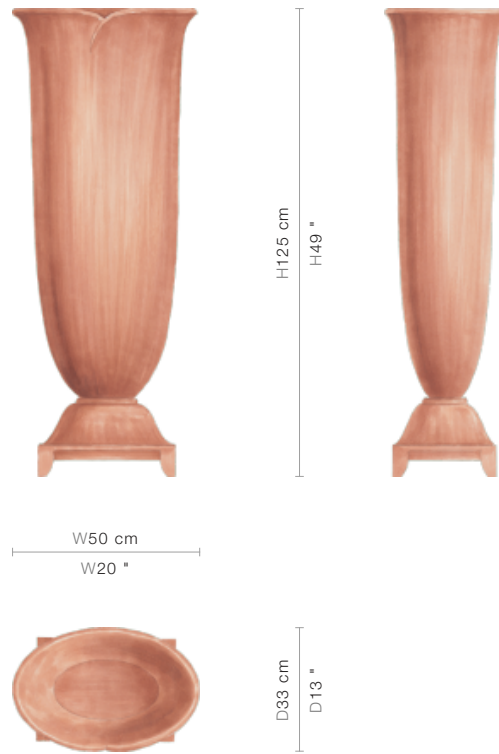

46-0119

Le Vase (46-0119)

Create an inviting ambience or complement any setting with this stunning tall hand-carved mahogany indoor jardinière with lipped detail.

FINISHING OPTIONS

Java Café Varnish
Black Matte
White Lacquer
Tabac
Espresso
Special Finish

SIZE

W50 x D33 x H125 cm / W20 x D13 x H49 inches

PRICE LIST: PRICE

CODE	SIZE	PRICE
46-0119	W50 x D33 x H125 cm / W20 x D13 x H49 inches	INQUIRE

BLUEPRINTS

PACKAGING, WEIGHTS & MEASURES

DIMENSION	VOLUME	WEIGHT	PACKAGE TYPE	NOTES
<i>(cm)</i>				
W141 x D70 x H68 cm	0.67 m ³	56 kg	Crate	AF
W136 x D61 x H52 cm	0.43 m ³	36 kg	Box	FCL
W141 x D70 x H58 cm	0.57 m ³	51 kg	Crate	LCL
W141 x D70 x H68 cm	0.67 m ³	58 kg	Crate	SA
<i>(inches)</i>				
W56 x D28 x H27 "	23.65 ft ³	123.2 lbs	Crate	AF
W54 x D24 x H20 "	15.18 ft ³	79.2 lbs	Box	FCL
W56 x D28 x H23 "	20.12 ft ³	112.2 lbs	Crate	LCL
W56 x D28 x H27 "	23.65 ft ³	127.6 lbs	Crate	SA