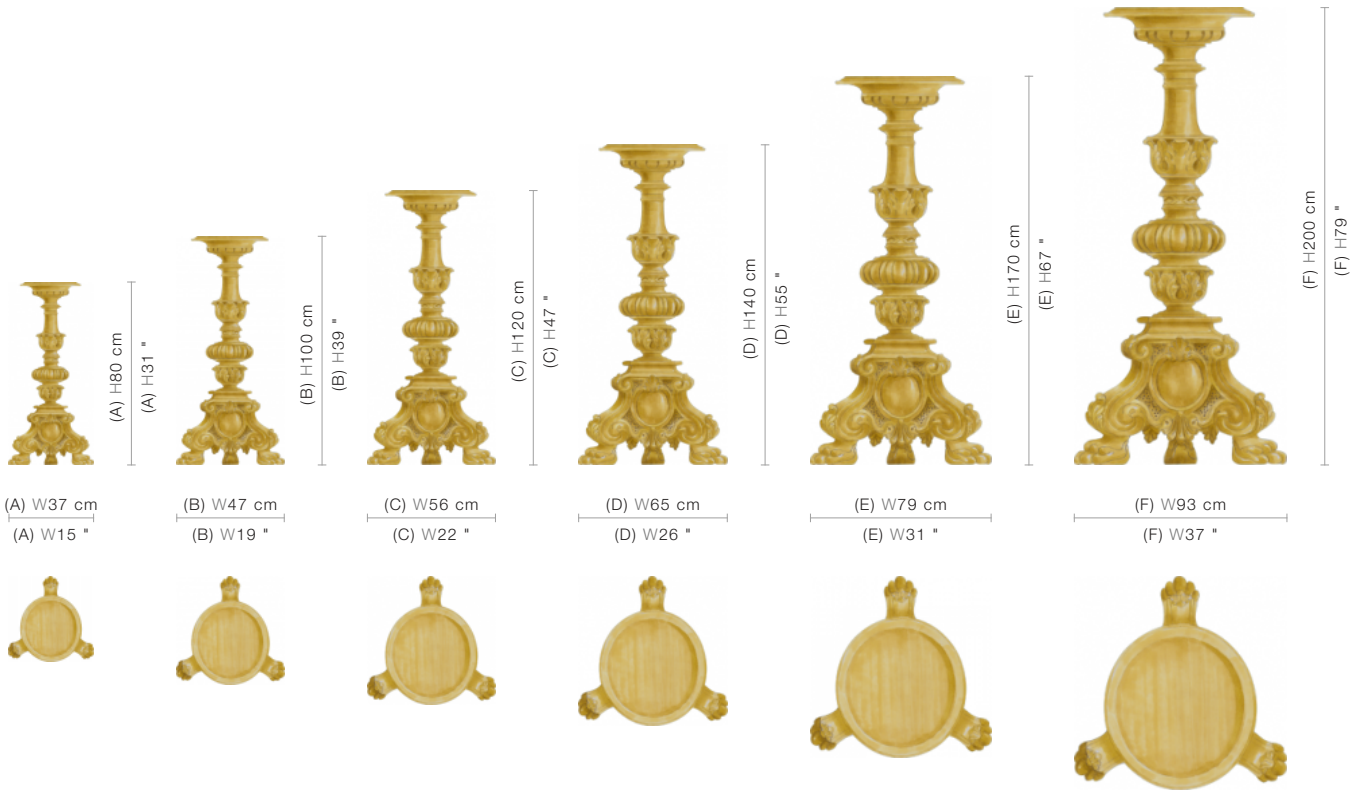

BLUEPRINTS