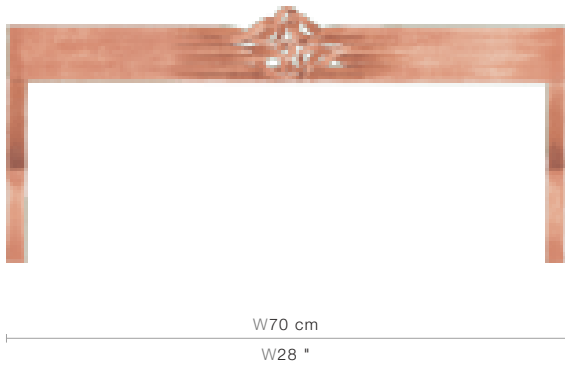

BLUEPRINTS

PACKAGING, WEIGHTS & MEASURES

DIMENSION	VOLUME	WEIGHT	PACKAGE TYPE	NOTES
<i>(cm)</i>				
W86 x D60 x H58 cm	0.3 m³	23 kg	Crate	AF
W81 x D51 x H42 cm	0.17 m³	8 kg	Box	FCL
W86 x D60 x H48 cm	0.25 m³	14 kg	Crate	LCL
W86 x D60 x H58 cm	0.3 m³	23 kg	Crate	SA
<i>(inches)</i>				
W34 x D24 x H23 "	10.59 ft³	50.6 lbs	Crate	AF
W32 x D20 x H17 "	6 ft³	17.6 lbs	Box	FCL
W34 x D24 x H19 "	8.83 ft³	30.8 lbs	Crate	LCL
W34 x D24 x H23 "	10.59 ft³	50.6 lbs	Crate	SA

Please note, the finishing and fabric colour references printed are purely indicative.
The blueprints are for representation only, and not to a particular scale.

Christopher Guy reserves the right to modify the product information as required, without any prior notice.

Copyright © 2000 - 2024 Christopher Guy. All Rights Reserved.

(Downloaded on 25 April 2024)