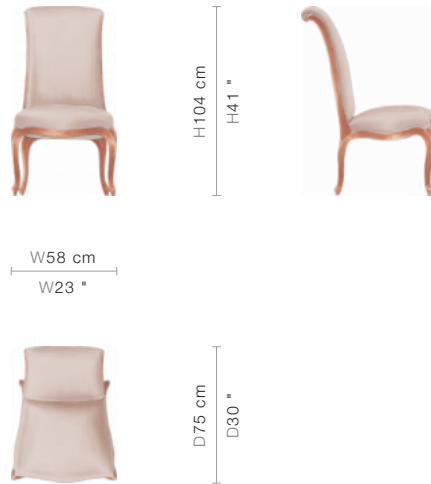

BLUEPRINTS

PACKAGING, WEIGHTS & MEASURES

DIMENSION	VOLUME	WEIGHT	PACKAGE TYPE	NOTES
(cm)				
W89 x D76 x H135 cm	0.91 m³	38 kg	Crate	AF - NON VELVET
W78 x D95 x H129 cm	0.96 m³	36 kg	Crate	AF - VELVET
W83 x D67 x H116 cm	0.65 m³	14 kg	Box	FCL - NON VELVET
W78 x D95 x H119 cm	0.88 m³	32 kg	Crate	FCL - VELVET
W89 x D76 x H121 cm	0.82 m³	26 kg	Crate	LCL - NON VELVET
W89 x D76 x H121 cm	0.82 m³	26 kg	Crate	LCL - VELVET
W89 x D76 x H135 cm	0.91 m³	35.764 kg	Crate	SA - NON VELVET
W78 x D95 x H129 cm	0.96 m³	33.711 kg	Crate	SA - VELVET
(inches)				
W35 x D30 x H53 "	32.12 ft³	83.6 lbs	Crate	AF - NON VELVET
W31 x D37 x H51 "	33.89 ft³	79.2 lbs	Crate	AF - VELVET
W33 x D26 x H46 "	22.95 ft³	30.8 lbs	Box	FCL - NON VELVET
W31 x D37 x H47 "	31.06 ft³	70.4 lbs	Crate	FCL - VELVET
W35 x D30 x H48 "	28.95 ft³	57.2 lbs	Crate	LCL - NON VELVET
W35 x D30 x H48 "	28.95 ft³	57.2 lbs	Crate	LCL - VELVET
W35 x D30 x H53 "	32.12 ft³	78.68 lbs	Crate	SA - NON VELVET
W31 x D37 x H51 "	33.89 ft³	74.16 lbs	Crate	SA - VELVET

Please note, the finishing and fabric colour references printed are purely indicative.

The blueprints are for representation only, and not to a particular scale.

Christopher Guy reserves the right to modify the product information as required, without any prior notice.

Copyright © 2000 - 2024 Christopher Guy. All Rights Reserved.

(Downloaded on 26 April 2024)