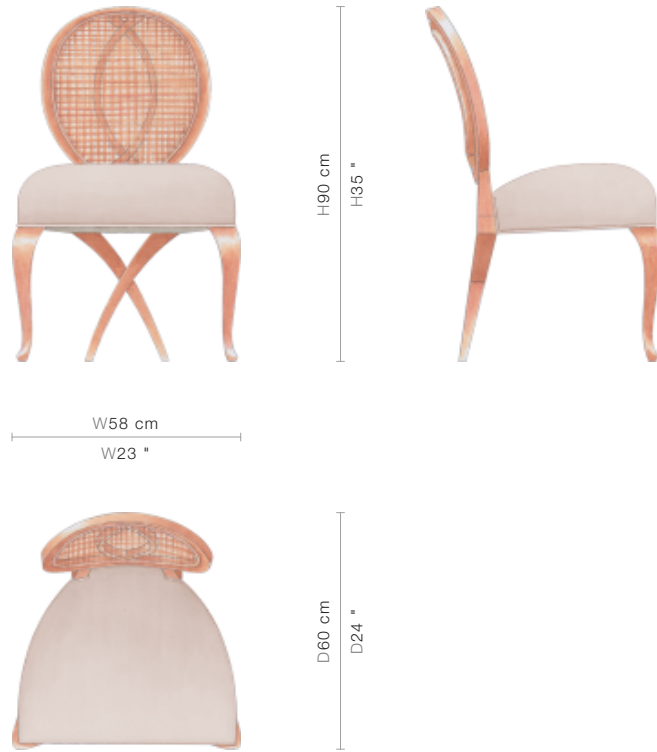

BLUEPRINTS

PACKAGING, WEIGHTS & MEASURES

DIMENSION	VOLUME	WEIGHT	PACKAGE TYPE	NOTES
<i>(cm)</i>				
W74 x D72 x H115 cm	0.61 m³	24 kg	Crate	AF - NON VELVET/ VELVET
W69 x D66 x H101 cm	0.46 m³	15 kg	Box	FCL - NON VELVET/ VELVET
W74 x D72 x H106 cm	0.56 m³	20 kg	Crate	LCL - NON VELVET/ VELVET
W74 x D72 x H115 cm	0.61 m³	21 kg	Crate	SA - NON VELVET/ VELVET
<i>(inches)</i>				
W29 x D28 x H45 "	21.53 ft³	52.8 lbs	Crate	AF - NON VELVET/ VELVET
W27 x D26 x H40 "	16.24 ft³	33 lbs	Box	FCL - NON VELVET/ VELVET
W29 x D28 x H42 "	19.77 ft³	44 lbs	Crate	LCL - NON VELVET/ VELVET
W29 x D28 x H45 "	21.53 ft³	46.2 lbs	Crate	SA - NON VELVET/ VELVET

Please note, the finishing and fabric colour references printed are purely indicative.
The blueprints are for representation only, and not to a particular scale.

Christopher Guy reserves the right to modify the product information as required, without any prior notice.

Copyright © 2000 - 2024 Christopher Guy. All Rights Reserved.

(Downloaded on 26 April 2024)