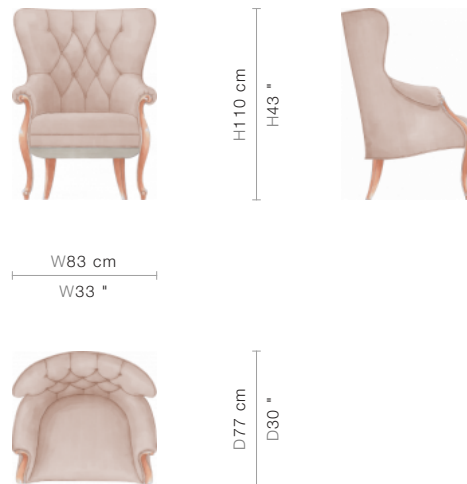

BLUEPRINTS

PACKAGING, WEIGHTS & MEASURES

DIMENSION	VOLUME	WEIGHT	PACKAGE TYPE	NOTES
(cm)				
W98 x D93 x H140 cm	1.28 m³	58 kg	Crate	AF - NON VELVET
W111 x D104 x H133 cm	1.54 m³	55 kg	Crate	AF - VELVET
W94 x D85 x H125 cm	1 m³	33 kg	Box	FCL - NON VELVET
W111 x D104 x H122 cm	1.41 m³	45 kg	Crate	FCL - VELVET
W98 x D93 x H130 cm	1.18 m³	54 kg	Crate	LCL - NON VELVET
W111 x D104 x H123 cm	1.42 m³	54 kg	Crate	LCL - VELVET
W98 x D93 x H139 cm	1.27 m³	55 kg	Crate	SA - NON VELVET
W111 x D104 x H132 cm	1.52 m³	55 kg	Crate	SA - VELVET
(inches)				
W39 x D37 x H55 "	45.18 ft³	127.6 lbs	Crate	AF - NON VELVET
W44 x D41 x H52 "	54.36 ft³	121 lbs	Crate	AF - VELVET
W37 x D33 x H49 "	35.3 ft³	72.6 lbs	Box	FCL - NON VELVET
W44 x D41 x H48 "	49.77 ft³	99 lbs	Crate	FCL - VELVET
W39 x D37 x H51 "	41.65 ft³	118.8 lbs	Crate	LCL - NON VELVET
W44 x D41 x H48 "	50.13 ft³	118.8 lbs	Crate	LCL - VELVET
W39 x D37 x H55 "	44.83 ft³	121 lbs	Crate	SA - NON VELVET
W44 x D41 x H52 "	53.66 ft³	121 lbs	Crate	SA - VELVET

Please note, the finishing and fabric colour references printed are purely indicative.

The blueprints are for representation only, and not to a particular scale.

Christopher Guy reserves the right to modify the product information as required, without any prior notice.

Copyright © 2000 - 2024 Christopher Guy. All Rights Reserved.

(Downloaded on 26 April 2024)